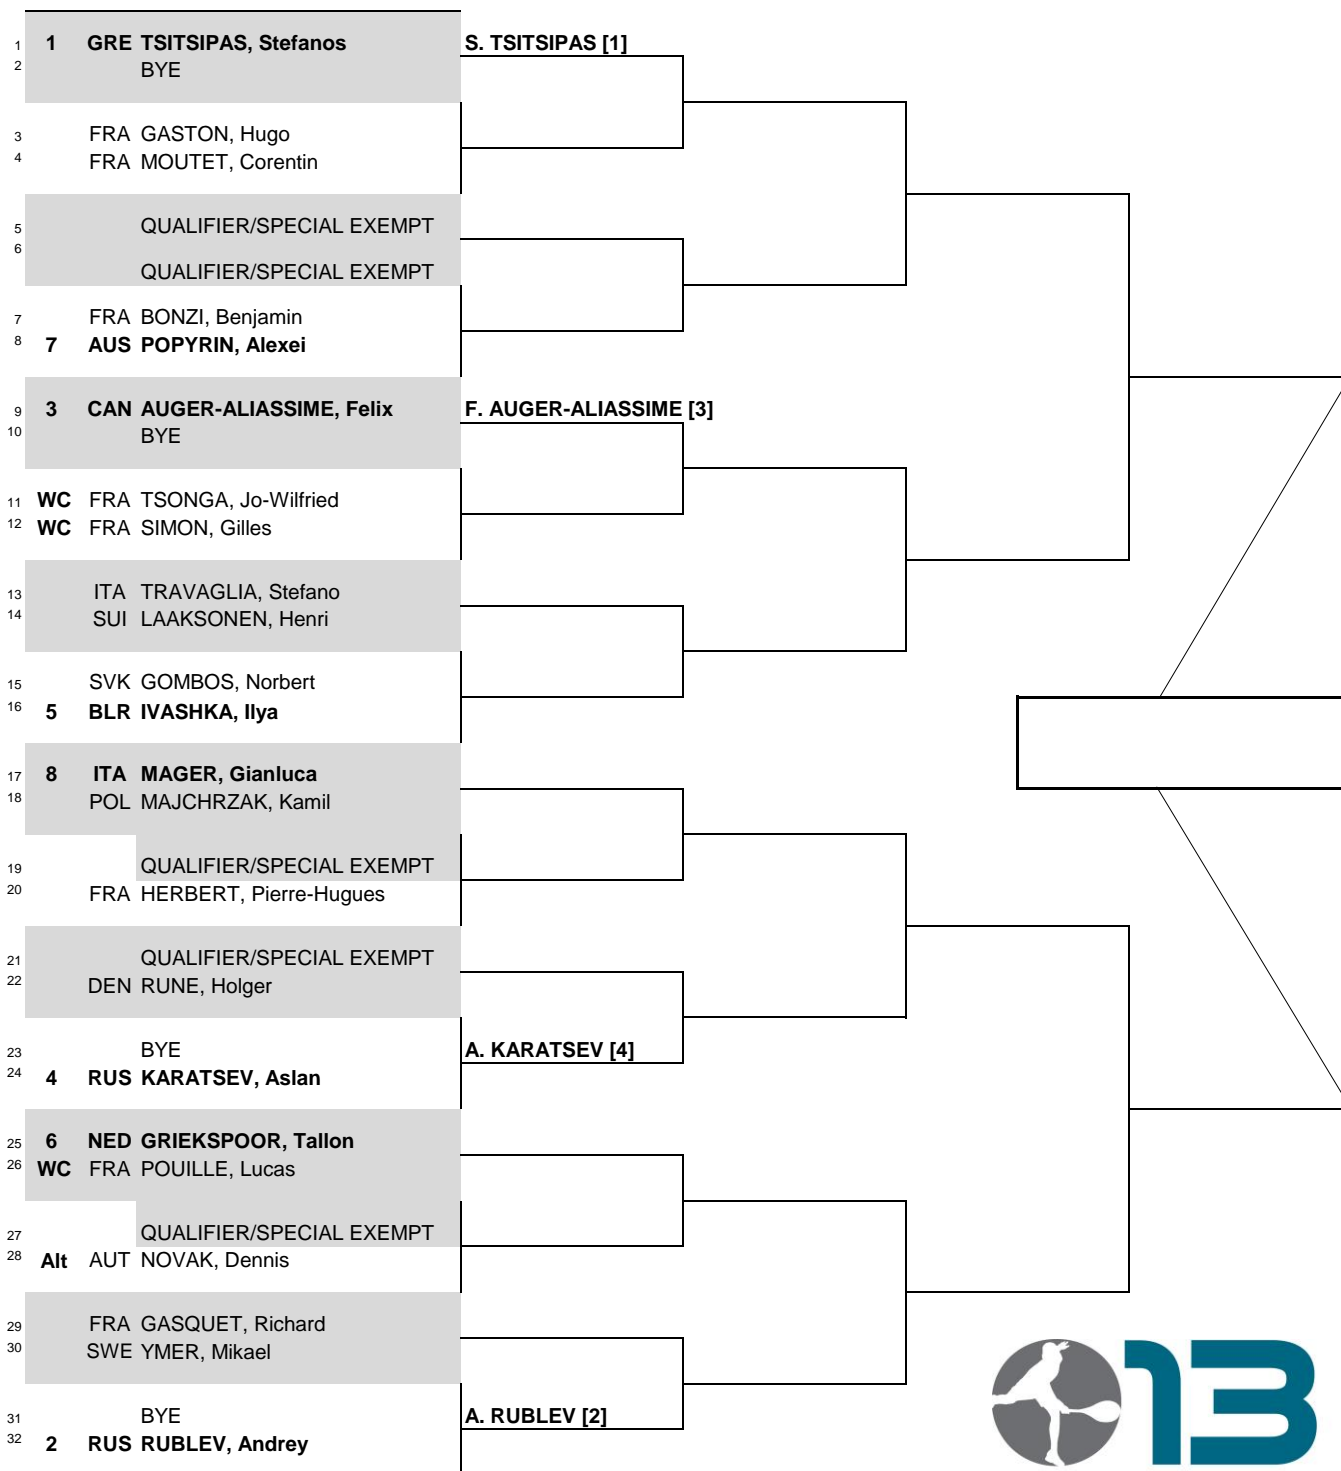

OPEN 13 PROVENCE

CITY, COUNTRY
Marseille, France

TOURNAMENT DATES
14 - 20 February 2022

SURFACE
Hard, Gerflor

TOTAL FINANCIAL COMMITMENT
€ 622,610

STATUS NAT **MAIN DRAW SINGLES**

ATP, Inc. © Copyright 2014

SEEDED PLAYERS	RANK	PRIZE MONEY	POINTS	ALTERNATES / LUCKY LOSERS	WITHDRAWALS
1 TSITSIPAS, Stefanos	4	WINNER	€ 58,470	250	D. Novak (Alt)
2 RUBLEV, Andrey	7	FINALIST	€ 40,930	150	
3 AUGER-ALIASSIME, Felix	9	SEMI-FINALIST	€ 27,110	90	
4 KARATSEV, Aslan	14	QUARTER-FINALIST	€ 18,070	45	
5 IVASHKA, Ilya	48	SECOND ROUND	€ 11,695	20	
6 GRIEKSPoor, Tallon	62	FIRST ROUND	€ 6,380	0	
7 POPYRIN, Alexei	66				
8 MAGER, Gianluca	67				
FOLLOW LIVE SCORING AT www.ATPTour.com					
LAST DIRECT ACCEPTANCE		GOMBOS, Norbert - 117		ATP SUPERVISOR(S)	Rogério Santos